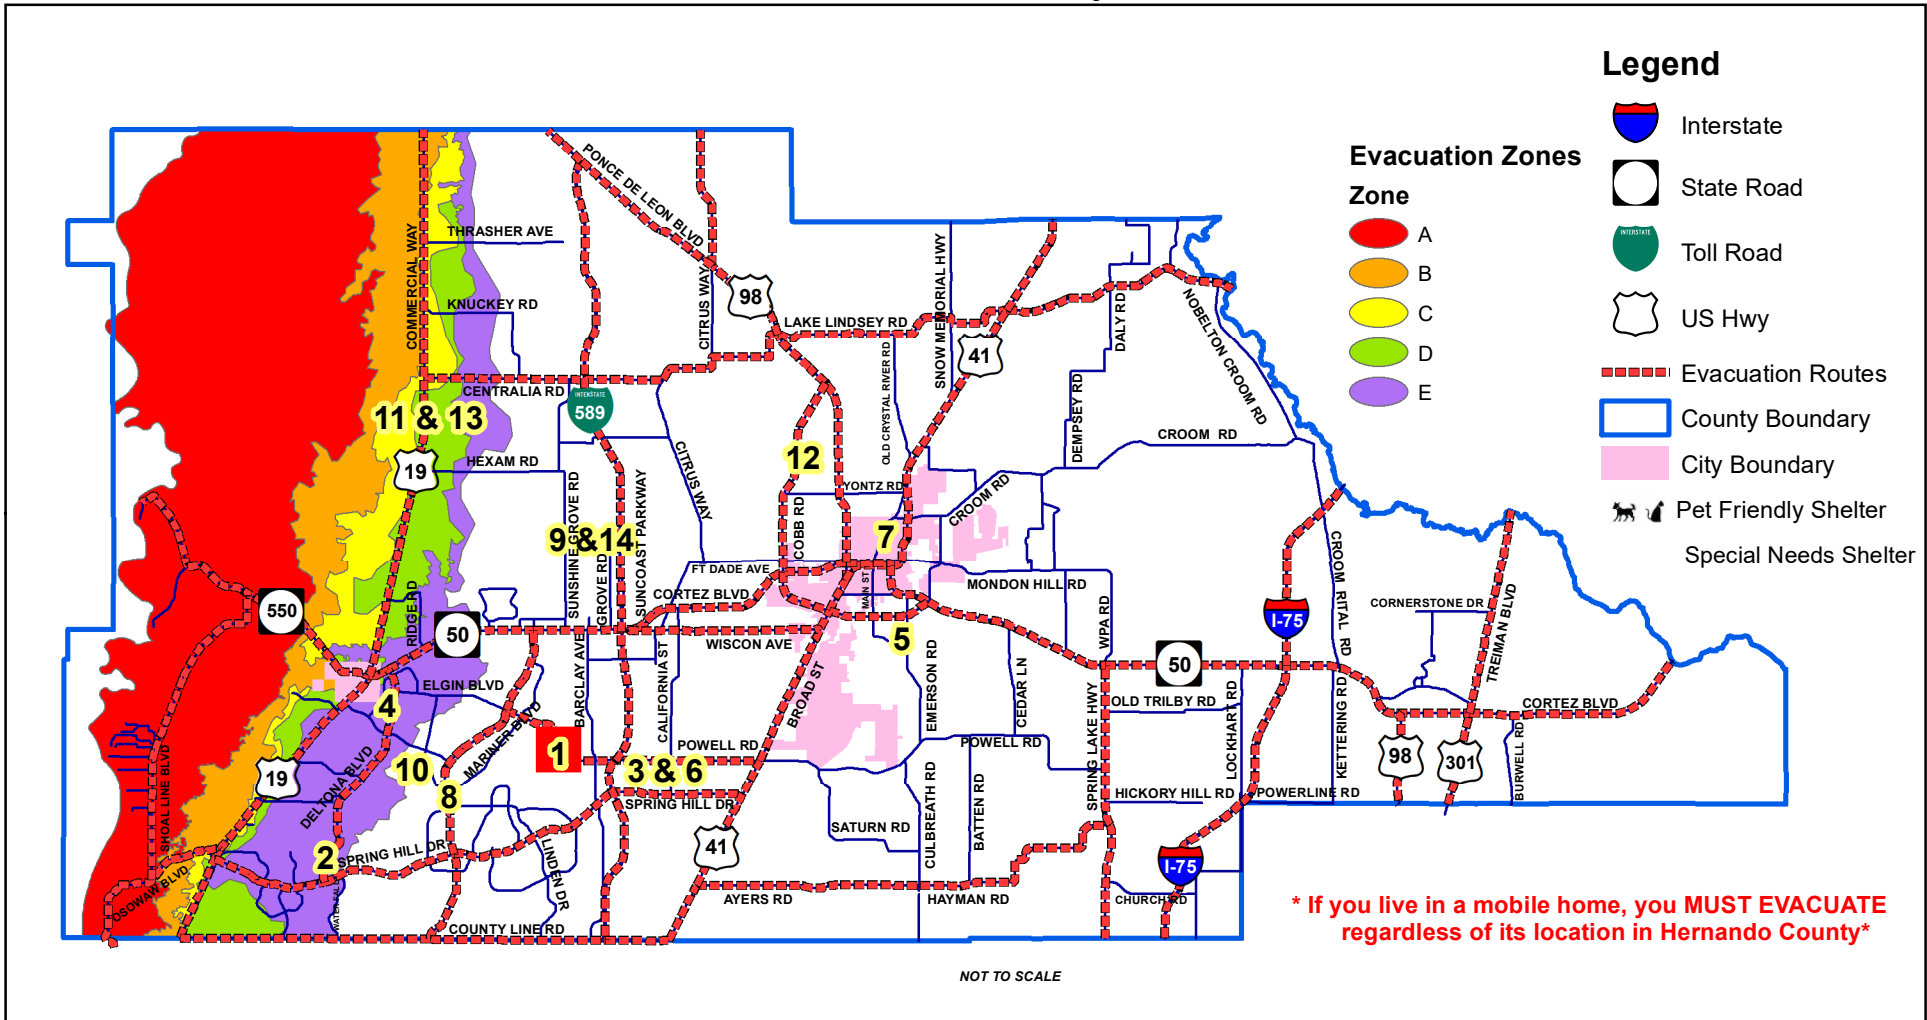

2019 Evacuation Routes & Shelters

Hernando County, Florida

This map was prepared by this office to be used as an aid in land parcel location and identification only. All land locations, right-of-way widths, acreages, and utility locations are subject to field survey or other appropriate verification. Map reflects parcels and boundaries as they existed on 9/5/2019.